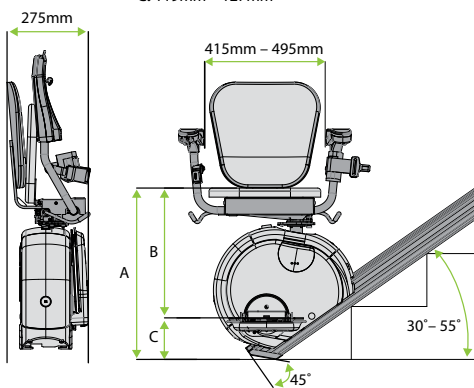

Savaria® K2 Stairlift

K2 - STRAIGHT TO THE TOP

- Ultra slim folded size of only 275 mm – the smallest profile on the market – to keep the unit out of the way when not in use
- Quiet and smooth-riding operation from the rack and pinion drive system
- Battery operated with built-in charging on the top and bottom of the rail so the chair can be used several times even through a power failure
- LED status lights to advise you of any issues
- Obstacle sensor system on the carriage and footrest to stop the chair if it meets an obstruction
- Swivel and lock seat at top landing for added stability getting on and off the chair
- Retractable seat belt with anti-slip footrest for safety and ease of use
- Fast installation means you can enjoy the benefits of your stairlift quickly
- Unit can be installed on either side of the stairs and includes 2 infrared (wireless) remote controls plus toggle switch on arm rest for easy operation
- Comfortable and durable seat with width-adjustable arms up to 508 mm wide and 159 kg capacity
- Options: continuous charge system, flip-up rail, seat swivel paddle, rail extension brackets to create no intrusion at top landing and emergency stop button
- **Optional outdoor package**, suitable for moderate climates, includes stainless steel rack and support legs, and zinc hardware for rust resistance; UV-rated, water repellent closed-cell foam seat with cover and sturdy clip seatbelt; RF remote controls; and upgraded battery for long-lasting charge in variable temperatures

Measurements vary based on rail angle:

- A: 551mm – 564mm
- B: 424mm – 439mm
- C: 119mm – 127mm

SPECIFICATIONS

Applications	Residential, indoor, straight-run stairway
Capacity	159 kg ¹
Maximum travel distance	9.75 m
Travel Speed	0.08 m/s
Drive	Rack and pinion
Motor	1/3 HP, 24 VDC power that charges on standard household power
Fold-up width	275 mm ²
Fold-out width	546 mm ²
Range of incline	30° to 55°
Warranty	36 months parts, ask dealer for details